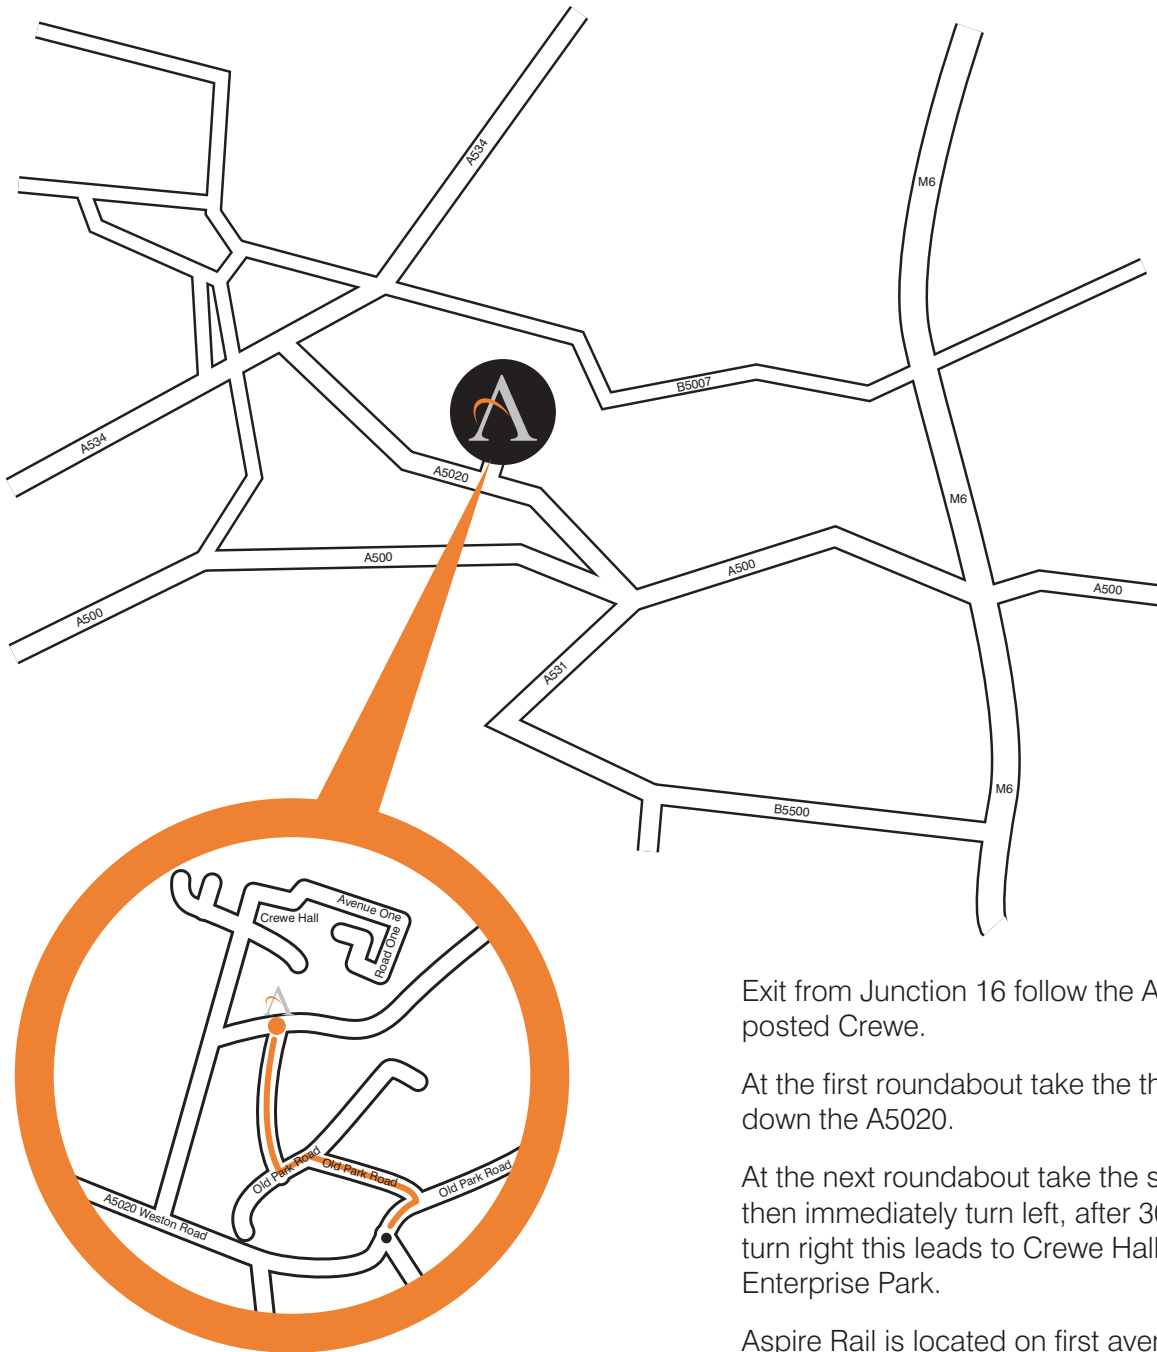

# How to find us

Exit from Junction 16 follow the A500 sign posted Crewe.

At the first roundabout take the third exit down the A5020.

At the next roundabout take the second exit then immediately turn left, after 300 meters turn right this leads to Crewe Hall Enterprise Park.

Aspire Rail is located on first avenue of Crewe Hall Enterprise Park.